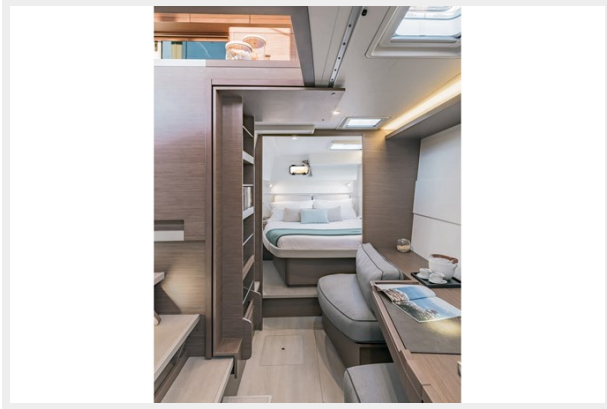

Lagoon 40 Gallery 8