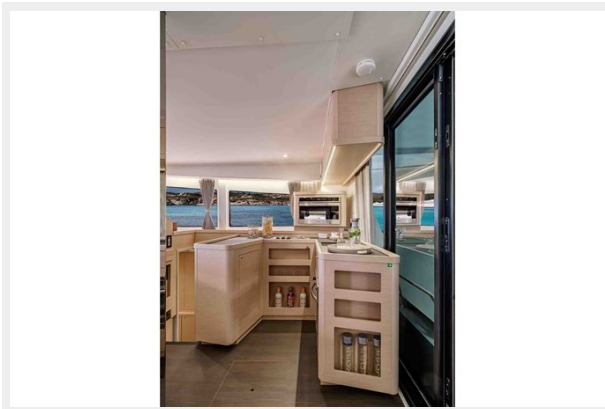

Lagoon 42 Gallery 4