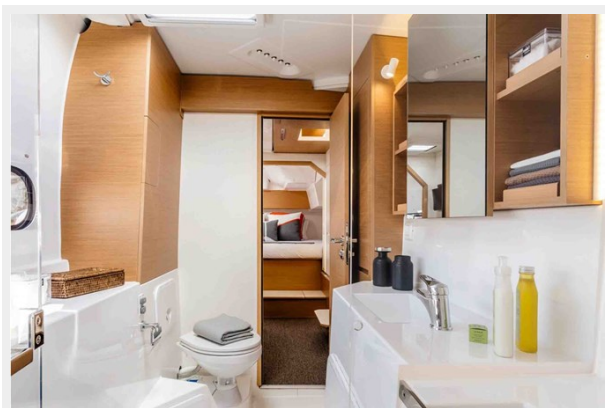

Excess 11 Gallery 10