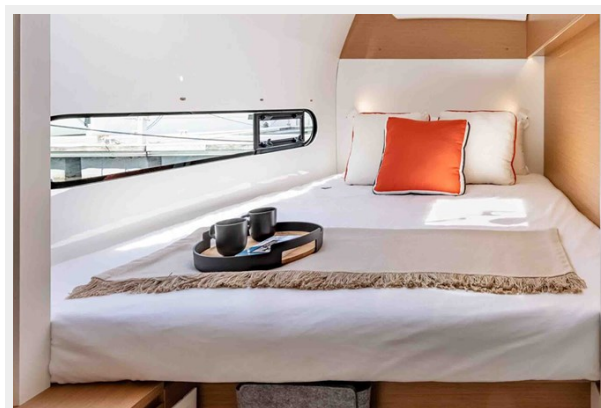

Excess 11 Gallery 11