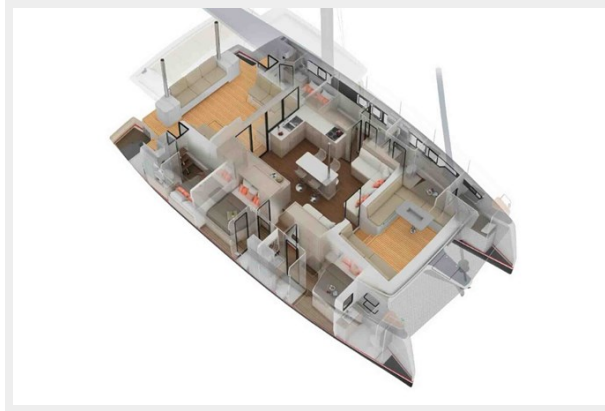

IS525 Gallery 8