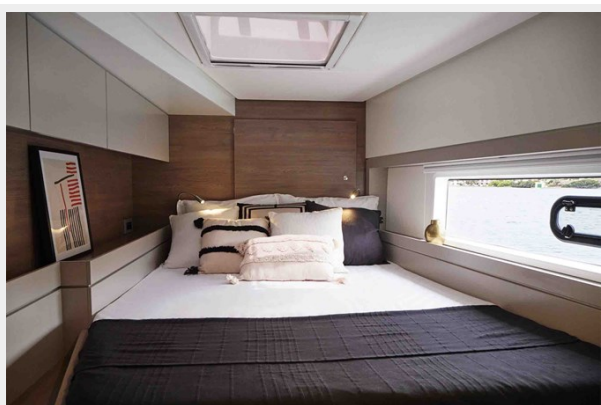

Bali 4.4 Gallery 6