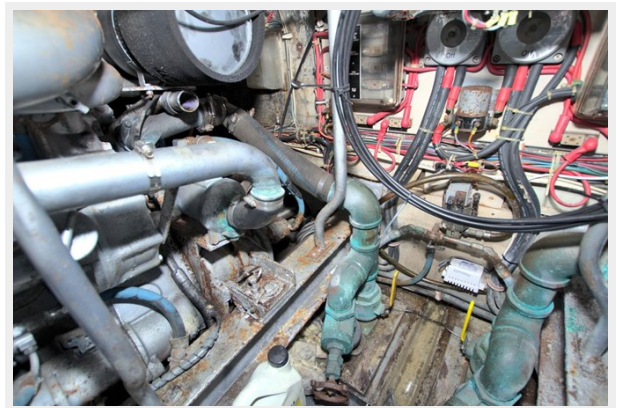

1988-viking-44-motor-yacht-power-9340990-20240415122049679-1_XLARGE