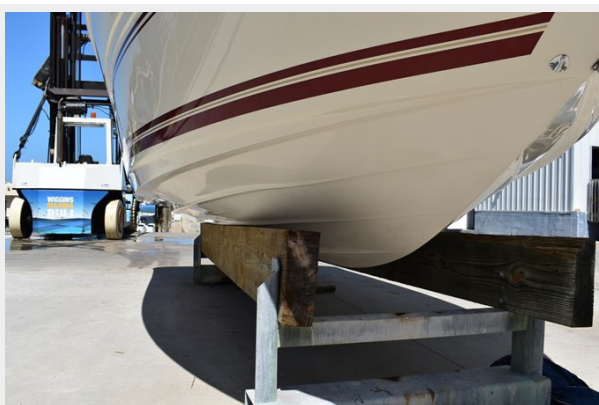

1999-sea-ray-210-bow-rider-power-9377351-20240503093619690-1_XLARGE 1999-sea-ray-210-bow-rider-power-9377351-20240503093623680-1_XLARGE