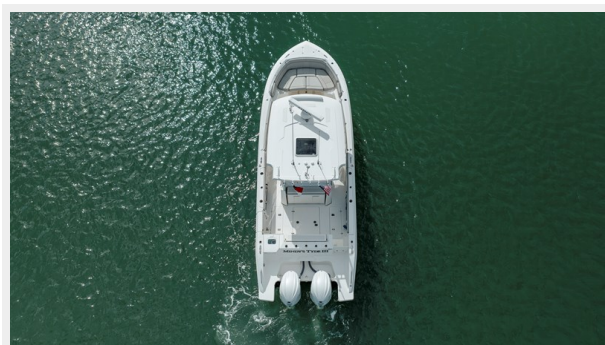

ФОТОГРАФИИ