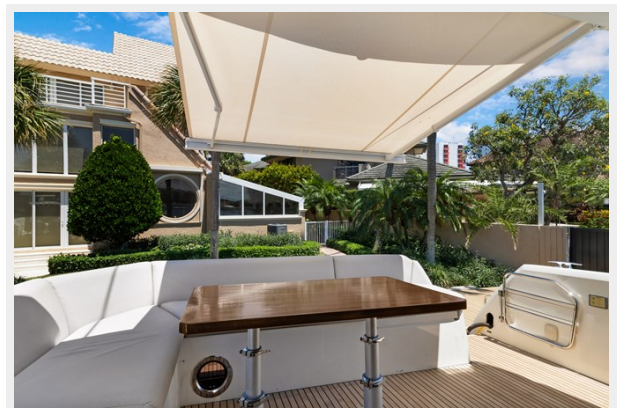

Aft deck sunshade