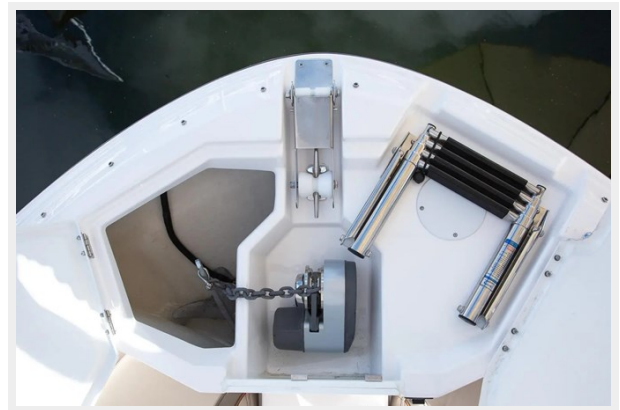

2024 Solara 310 Center Walkaround