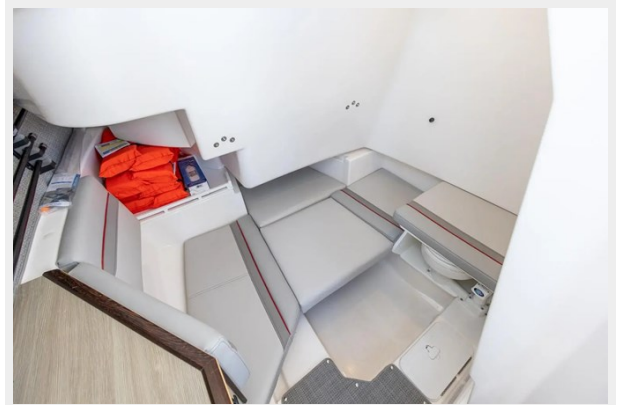

2024 Solara 310 Center Walkaround