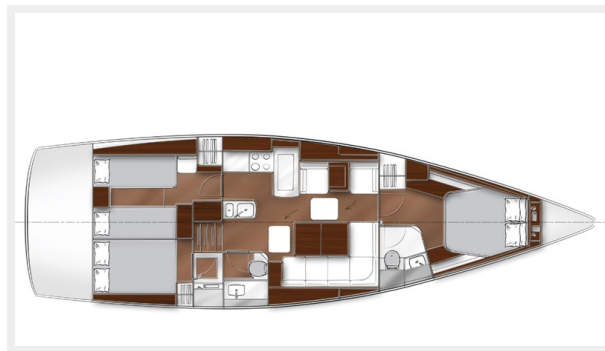

Bavaria 46 layout