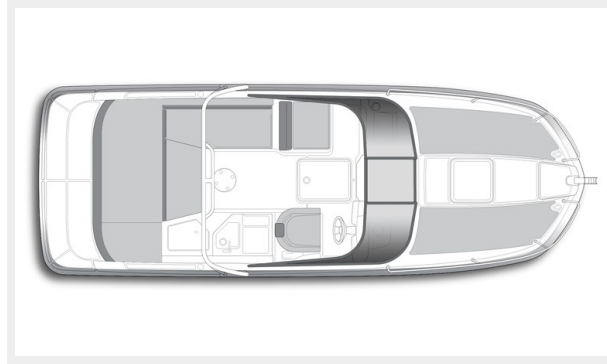

baylinervr6cuddy_top_view