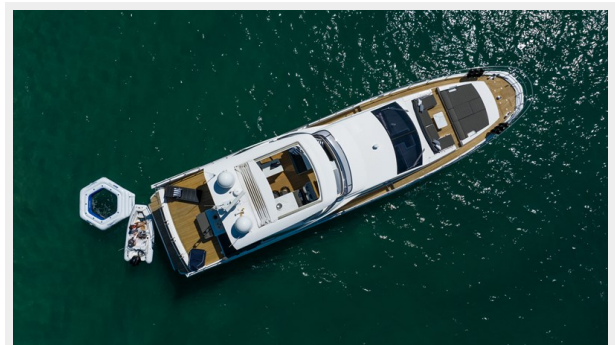

4 - Azimut 80 Solace--23_edited