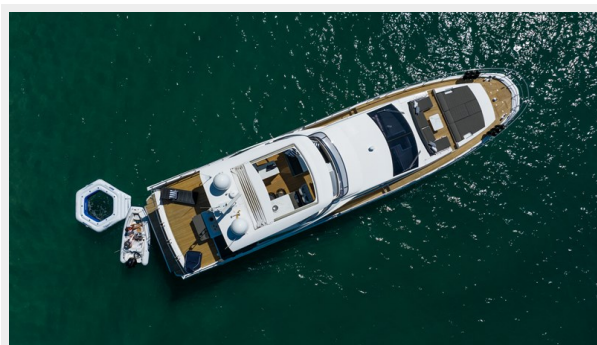

ХАРАКТЕРИСТИКИ

Обзор

Unmistakably Italian in her sleek, stylish design and formidable performance, the Azimut 80 Flybridge yacht boasts enormous versatility and volume for a thoroughly enjoyable yachting experience. Powered by dual upgraded 1,550 HP MAN V12s, this exciting vessel will take you to speeds in excess of 28 knots, cruising effortlessly at 24 knots. Bow & stern thrusters plus joystick control allows for increased user-friendliness, while the fin stabilisers afford guests a superior level of onboard comfort.

1 - Azimut 80 - Solace--5_edited

2 - Azimut 80 Solace--10_edited

3 - Azimut 80 Solace--27_edited

4 - Azimut 80 Solace--23_edited

5 - Azimut 80 Solace--36_edited

6 - Azimut 80 Solace--44_edited

7 - Azimut 80 Solace-9990-2_edited