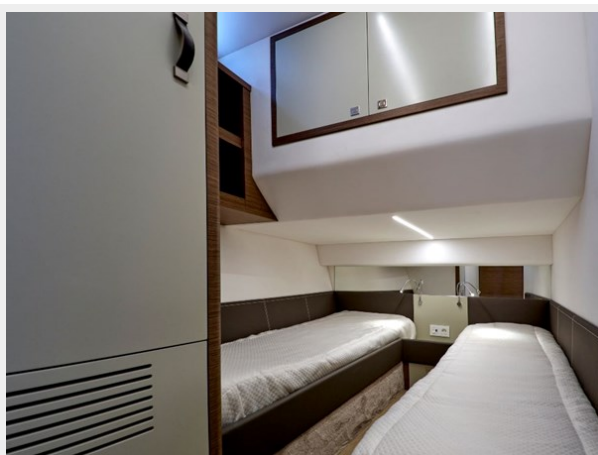

2022-08-02-Rodman-1290-Fisher-Pro-
P1133140