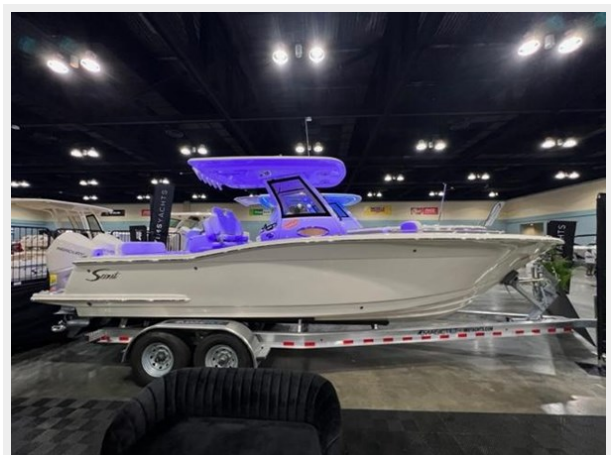

2024-scout-277-lxf-power-9389801-20240517132307612-1_XLARGE