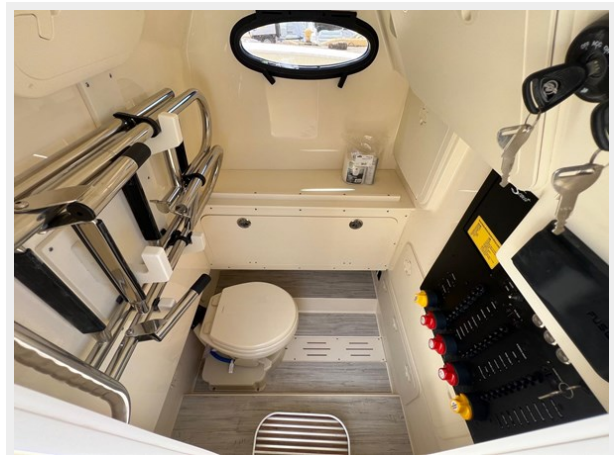

2024-scout-277-lxf-power-9389801-20240514115955212-1_XLARGE