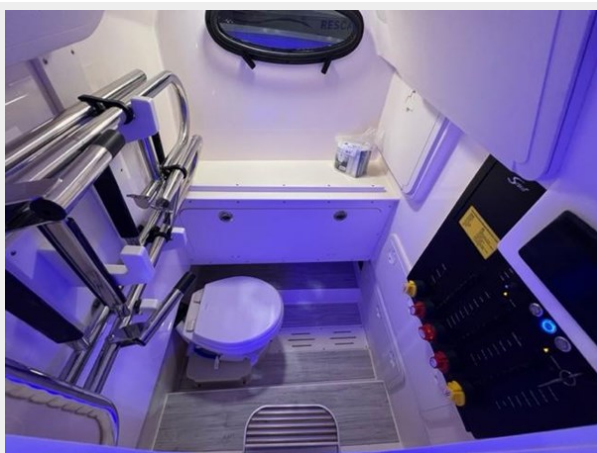

2024-scout-277-lxf-power-9389801-20240517132326461-1_XLARGE