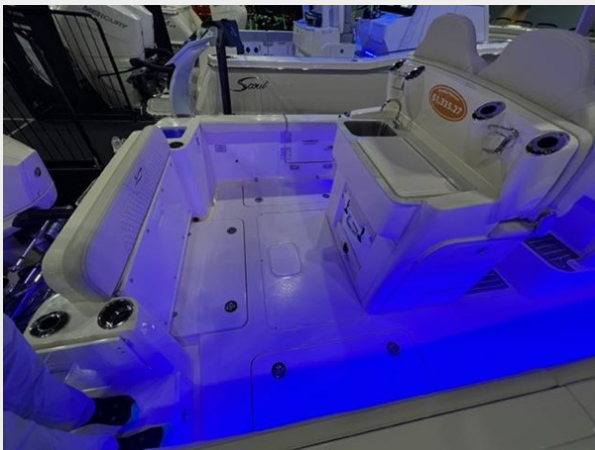

2024-scout-277-lxf-power-9389801-20240517132314355-1_XLARGE