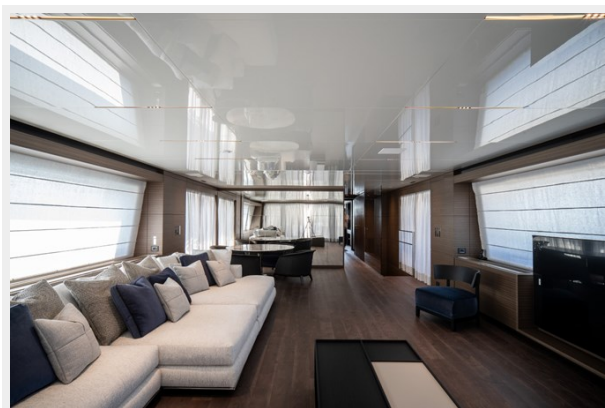

Upper Salon