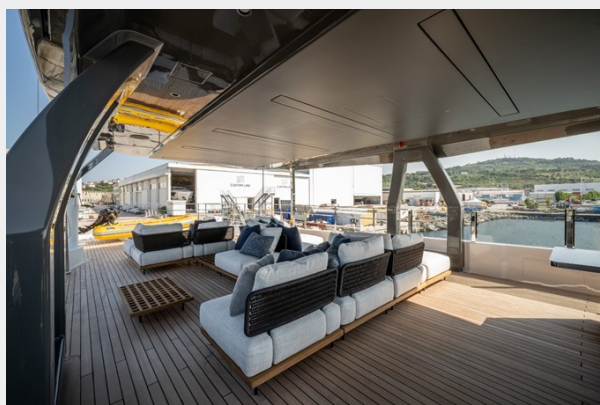

Sun Deck 3 Navetta 42 M Together