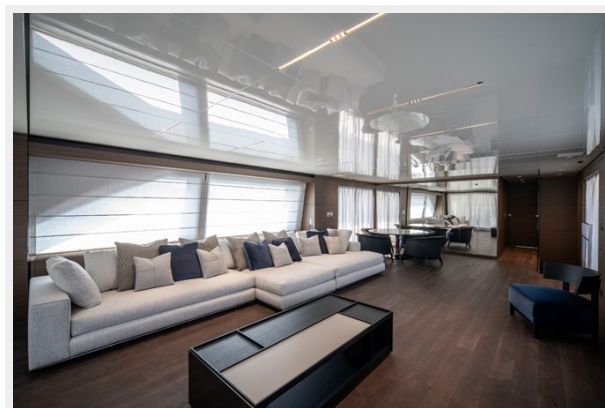

Upper Salon