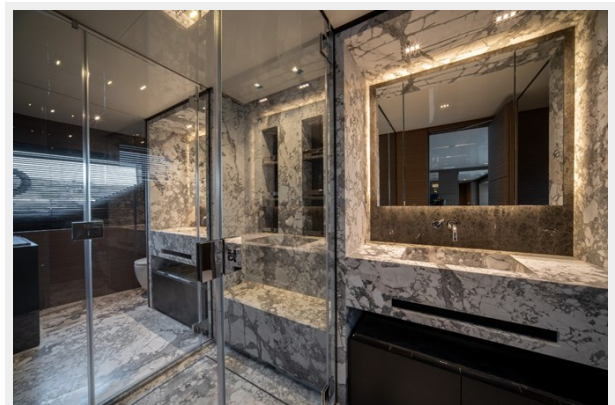

Master cabin bathroom