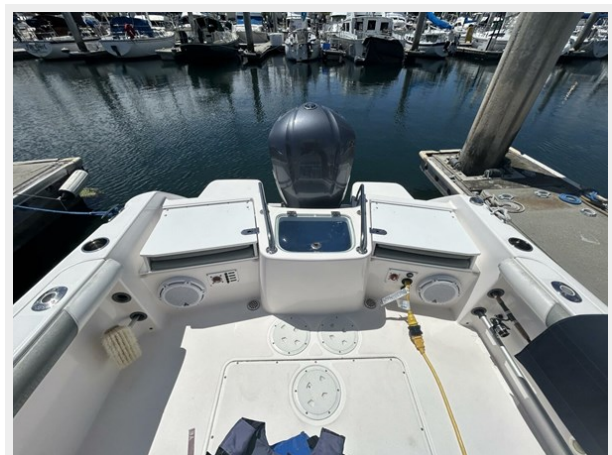

ФОТОГРАФИИ