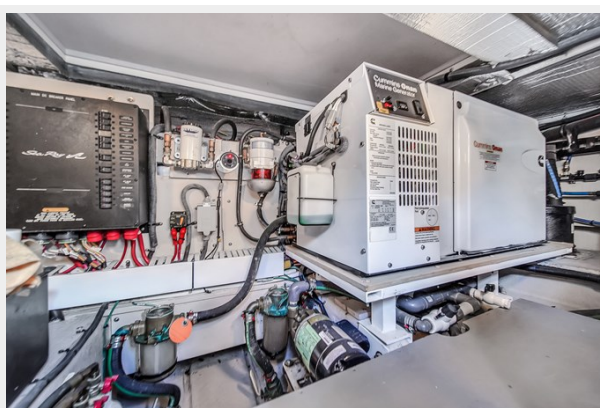

Sea Ray 450 Sedan Bridge-50