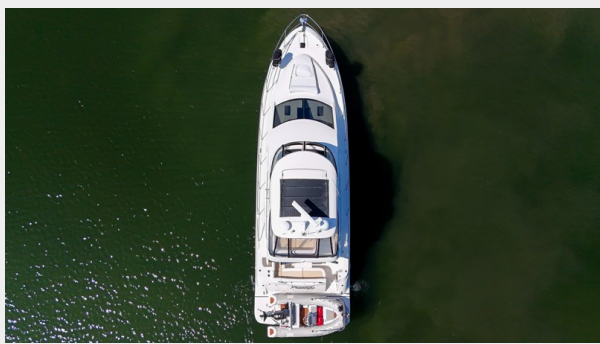

| | |
|--------------|----|
| Telephones | 21 |
| Office hours | 21 |
| Address | 21 |

SPECIFICATIONS

Overview

The 450 Sedan Bridge is the latest Convertible in Sea Ray's best-selling lineup of sport yachts. Engineered with the most advanced robotics and computer-integrated manufacturing in the business, quality radiates from this boat's ultramodern bridge to its sea-tested hull. Exceptional standard features, stylish lines, and yacht-quality fit and finish result in a vessel that will propel your dreams.

Sea Ray 450 Sedan Bridge_ Drone-8

Sea Ray 450 Sedan Bridge_ Drone-9

Sea Ray 450 Sedan Bridge_ Drone-11

Sea Ray 450 Sedan Bridge_ Drone-12

Sea Ray 450 Sedan Bridge_ Drone-13

Sea Ray 450 Sedan Bridge_ Drone-14

Sea Ray 450 Sedan Bridge_ Drone-15

Sea Ray 450 Sedan Bridge_ Drone-16

Sea Ray 450 Sedan Bridge_ Drone-17

Sea Ray 450 Sedan Bridge_ Drone-18

Sea Ray 450 Sedan Bridge_ Drone-19

Sea Ray 450 Sedan Bridge_ Drone-20

Sea Ray 450 Sedan Bridge_ Drone-21

Sea Ray 450 Sedan Bridge_ Drone-22

Sea Ray 450 Sedan Bridge-1

Sea Ray 450 Sedan Bridge-2

Sea Ray 450 Sedan Bridge-3

Sea Ray 450 Sedan Bridge-4

Sea Ray 450 Sedan Bridge-5

Sea Ray 450 Sedan Bridge-6