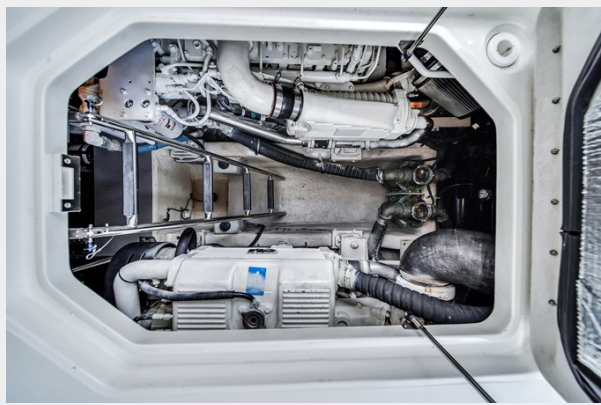

Sea Ray 450 Sedan Bridge-42