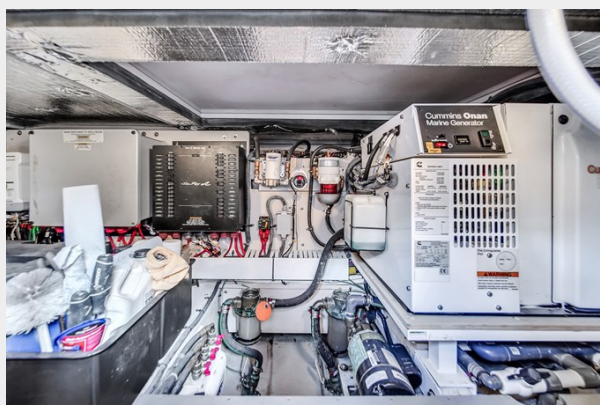

Sea Ray 450 Sedan Bridge-48