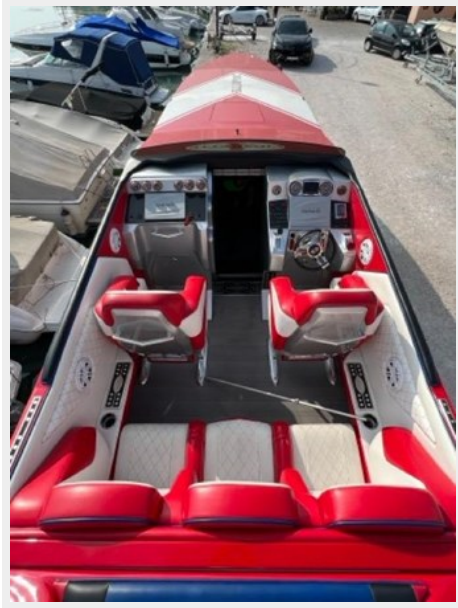

SPECIFICATIONS

Overview

Cigarette 42 X - Surreal fashion. While known for its stunning lines, this beauty is not only skin deep. The 42X marries superlative performance and exceptional rough water handling to add to the attraction. The 42X has a redesigned hull, specifically developed for its power packages, and a refined console to better serve the driver. The boat has been lightened without sacrificing its solid feel and excellent vibration-dampening characteristics

Manufacturer: Mercruiser

PHOTOS

9260369_20240217105619367_1_XLARGE

9260369_20240217105618481_1_XLARGE

9260369_20240217105620378_1_XLARGE

9260369_20240217105621399_1_XLARGE

9260369_20240217105622368_1_XLARGE