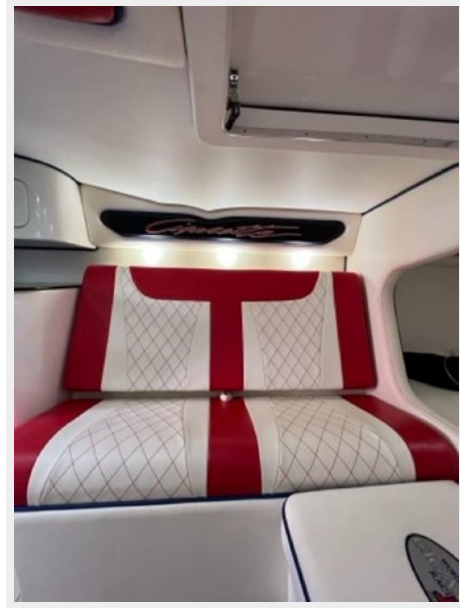

9260369_20240217105641431_1_XLARGE