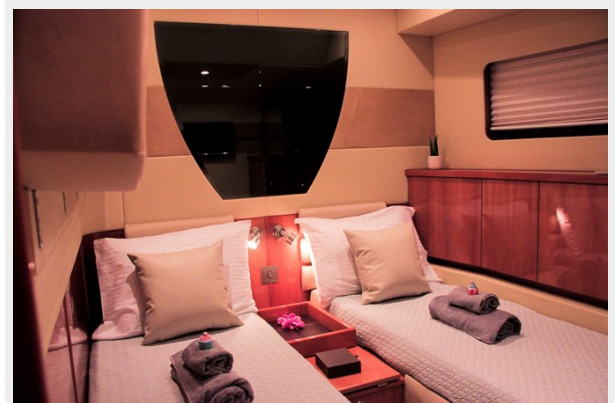

SEALINE T 60 Twin Cabin