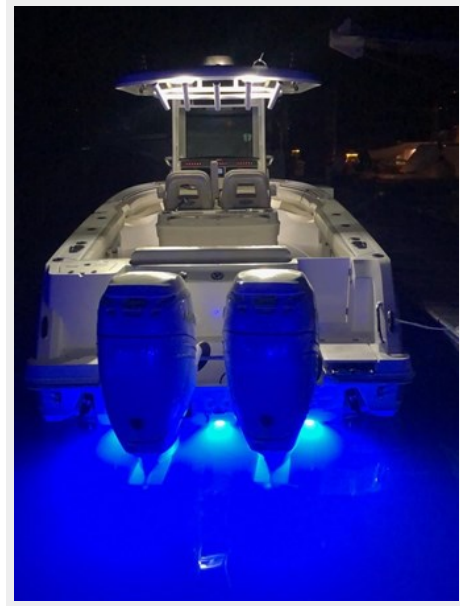

2018 BOSTON WHALER 280 OUTRAGE — BOSTON WHALER

Builder: BOSTON WHALER

LOA: 28' (8.53mm)

Year Built: 2018

Beam: 9.25

Model: center_console

Price: \$224,950 USD

Location: United States

SPECIFICATIONS

Overview

2018 Boston Whaler 280 OutrageIMMACULATE AND READY TO FISH. THIS LOW HOUR 280 OUTRAGE IS IN OUTSTANDING CONDITION, AND A MUST SEE IF THIS IS THE BOAT YOU ARE LOOKING FOR. Used as a tow behind tender to a 74 Viking, this 280 Outrage has the FACTORY FITTED TOWING EYE!! If the eye is not fitted by the factory, an aftermarket eye voids the hull warranty! Everything works, and the boat is spotless. There is nothing needed for you to launch, and go fish this machine! Opening any hatch or locker, reveals a spotless boat, even the bilges. 2021 Venture 10,800lb triple axle trailer in excellent condition comes with the boatCall today to see this gorgeous 2018 Boston Whaler 280 Outrage.

Beam: 9.25

Speed, Capacities and Weight

Water Capacity: 26 Gallons

Holding Tank: 6.5 Gal Gallons

Fuel Capacity: 186 Gal Gallons

Accommodations

Total Heads: 1

Hull and Deck Information

Hull Material: Stainless Steel

Engine Information

Engines: 2

Manufacturer: Mercury

Engine Type: Outboard

Fuel Type: Gas

PHOTOS

CONTACTS