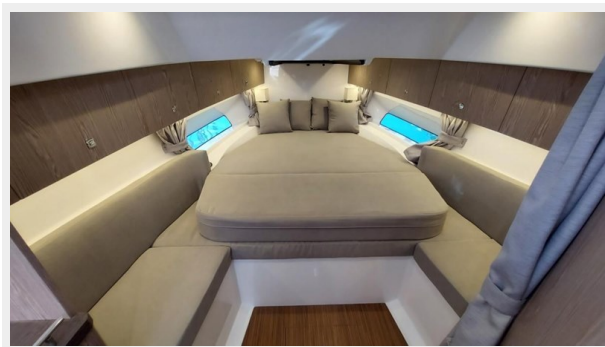

2024-salpa-rib-42-power-9409479-20240530052609102-1_XLARGE