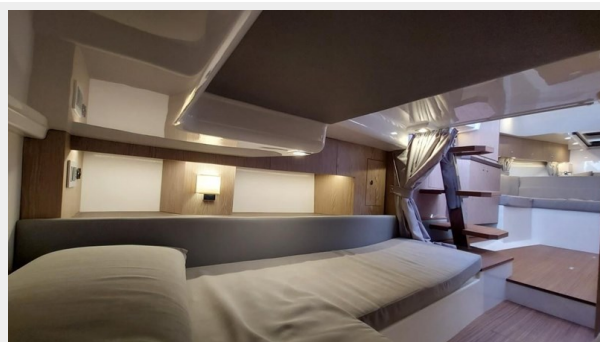

**2024-salpa-rib-42-power-9409479-
20240530052606102-1_XLARGE**