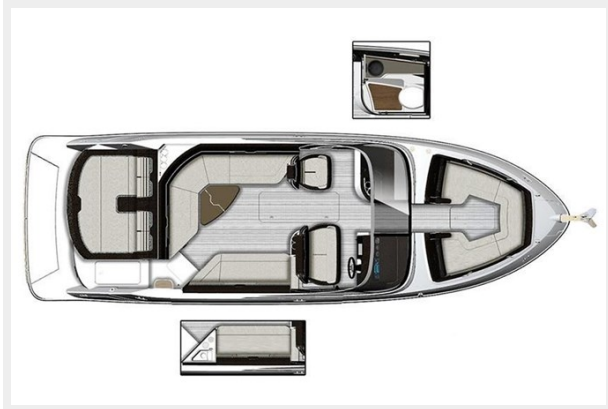

5596788_20160107101346910_1_XLARGE