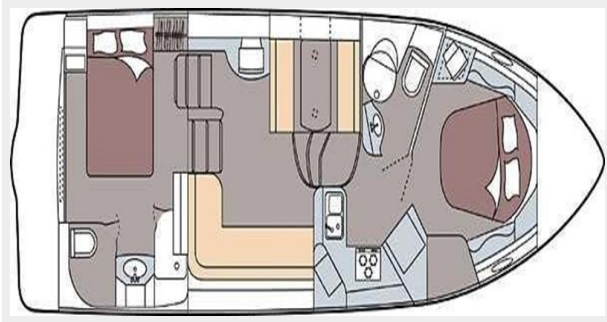

PHOTOS

7431017_20200511090839656_1_XLARGE