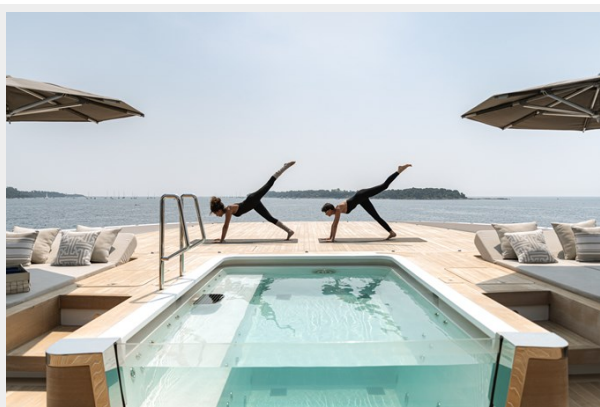

2P7A5884_ Credit - Bluiprod