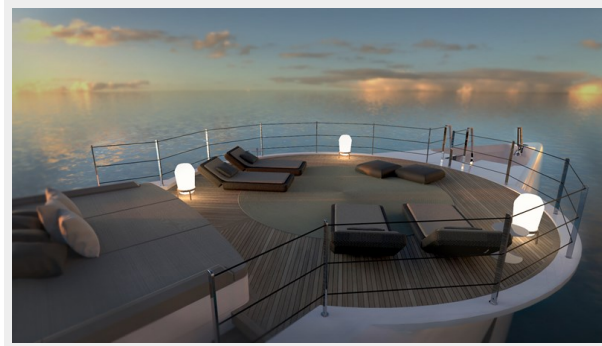

Externally there are ample and generous spaces, including two decks aft, both with dining and lounge areas, and a sundeck which features a jacuzzi and a range of sun angles. The main deck features a large, circular area where guests can sunbathe and relax and that, if necessary, can also be used as a touch-and-go helipad to allow easy access for guests at all times. A spacious garage can hold a tender of 8 meters long and other water toys for fun in the water.

# PHOTOS

---