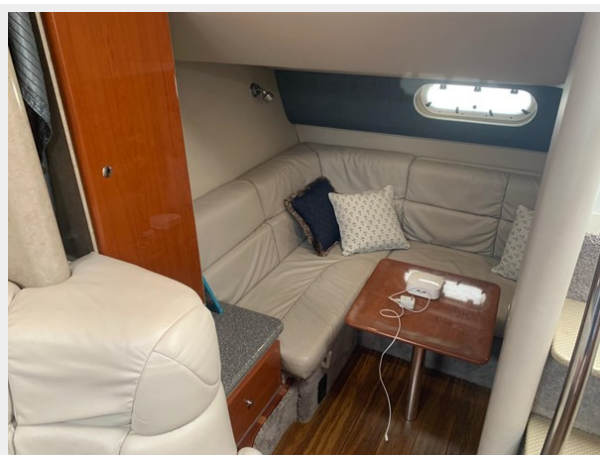

2005-formula-37-pc-power-9377608-20240507083243449-1_XLARGE