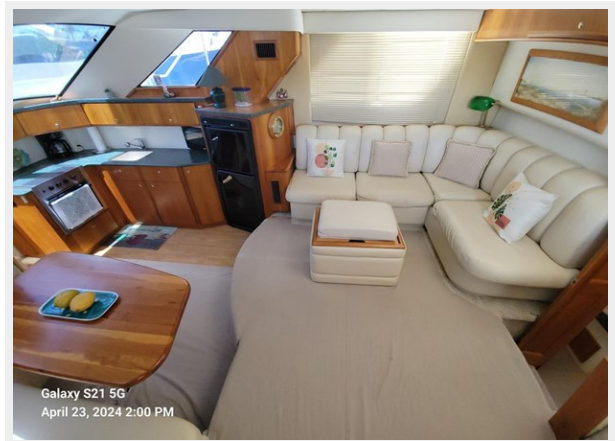

2000-silverton-392-motor-yacht-power-9362891-20240424050007365-1_XLARGE