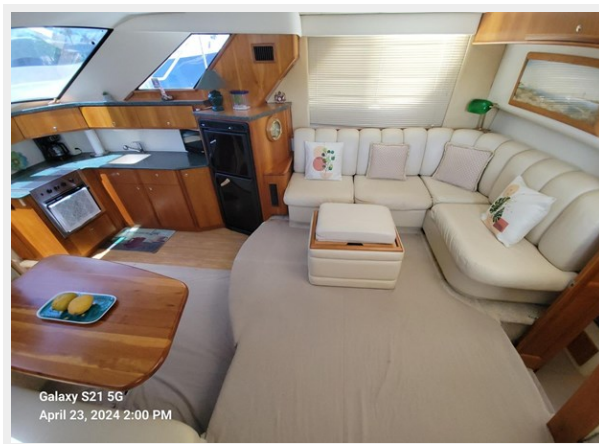

2000-silverton-392-motor-yacht-power-9362891-20240424050007365-1_XLARGE