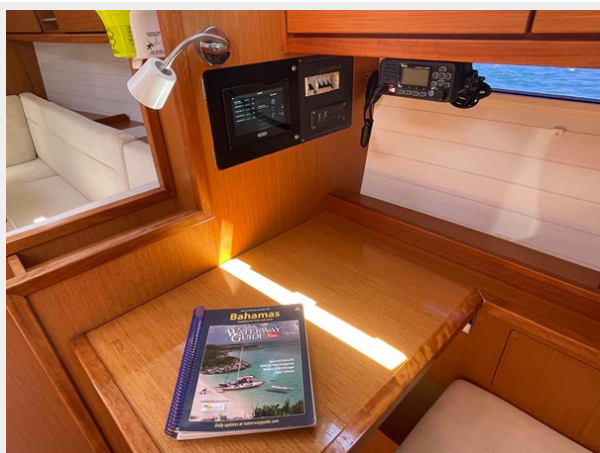

2012-bavaria-40-cruiser-sail-9409216-20240529235750936-1_XLARGE