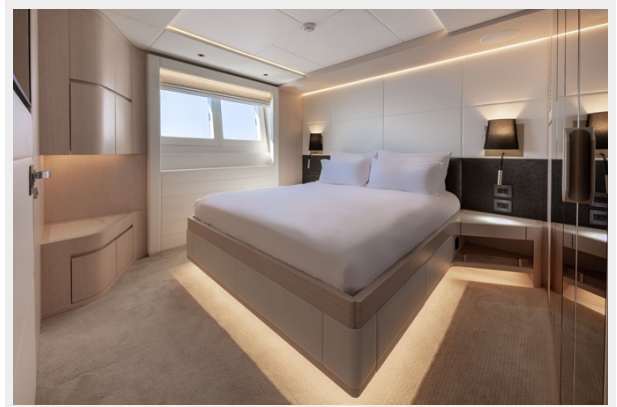

OCEAN VIEW-137