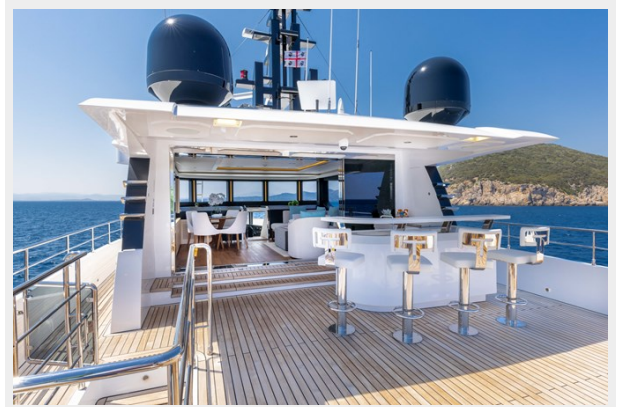

OCEAN VIEW-108