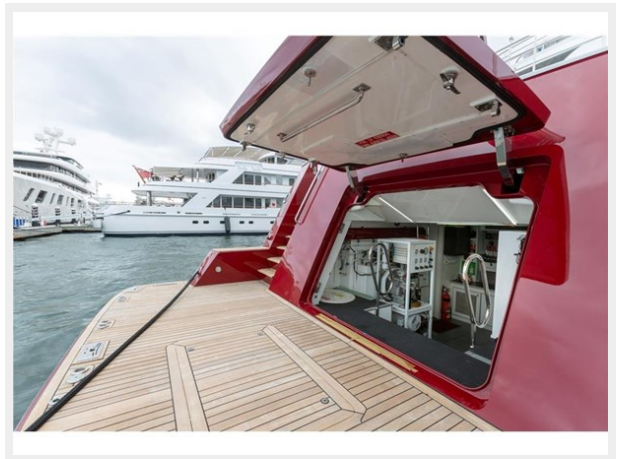

SPECIFICATIONS

Overview

AVALON KEY FEATURES:

- Completion of Lloyds Class Survey, Flag Survey, and US Coast Guard Port State inspection (May 2024)
- Full top overhaul of main engine & gearbox ZF A5 with platinum warranty
- Proven worldwide explorer, with an extensive cruising range of 6,600 nautical miles at a cruising speed of 10 knots
- Design by the award-winning Ron Holland
- High-gauge steel hull and composite superstructure
- Ultimate private owner's deck, with stateroom, en suite, and sitting room located on the bridge deck
- Well-equipped and meticulously maintained with no expense spared, including USD 1.24+ million in upgrade

BRIDGE DECK MASTER STATEROOM

BRIDGE DECK AFT

BRIDGE DECK AFT

SUN DECK

SUN DECK DINING

SUN DECK LOUNGE

SWIM PLATFORM

CONTACTS