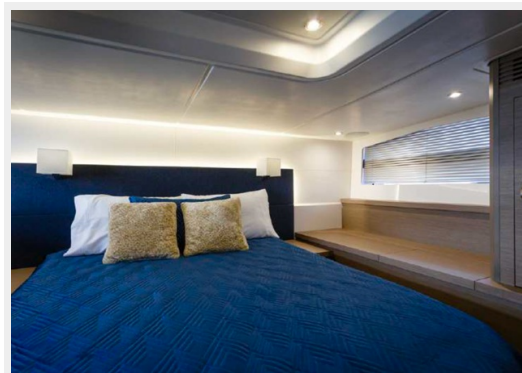

FmL528yb21No3NDiqR149BhOfd6yOJj0GxCDwvSV inz d8jBMpGstfyVVT27BSB6vljacP3ZOorY5I1T6