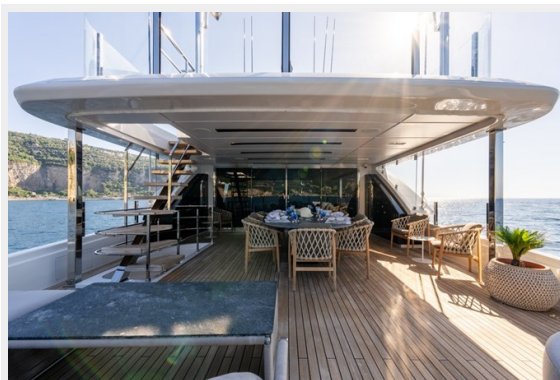

ASANTE_1000362_vb5162812_1000x667 ASANTE_1000362_vb5162898_1000x667