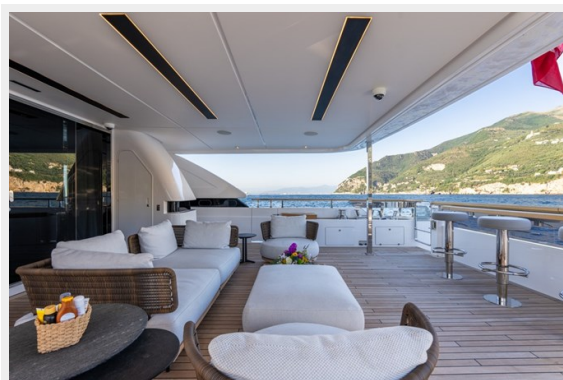

ASANTE_1000362_vb5162812_1000x667 ASANTE_1000362_vb5162898_1000x667