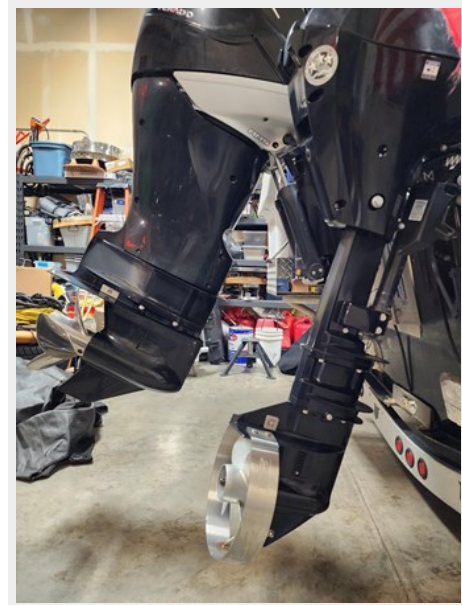

## Dimensions

---

**LOA:** 26' (7.92mm)

**Beam:** 9.08

---

# PHOTOS