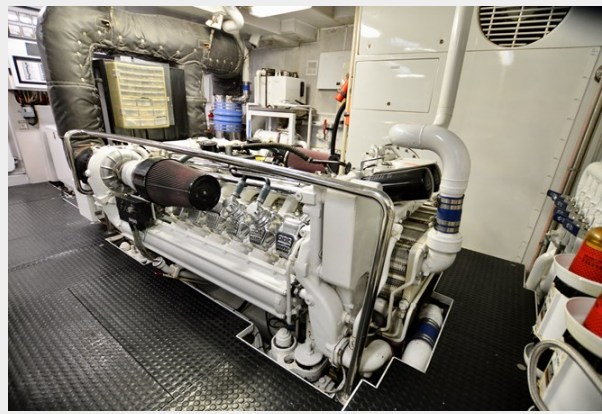

2001 DESTINY 98 MAIN ENGINE