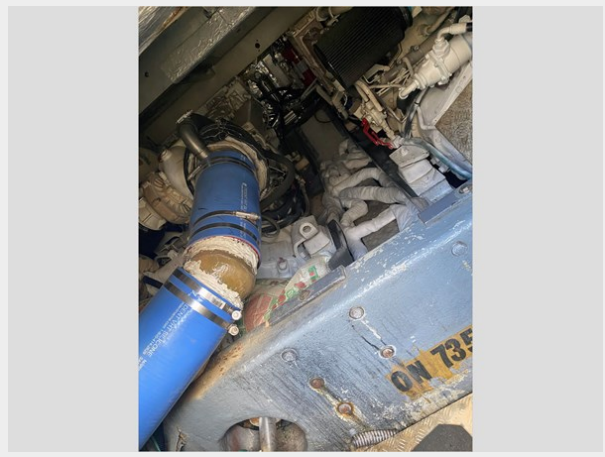

YS240070_68