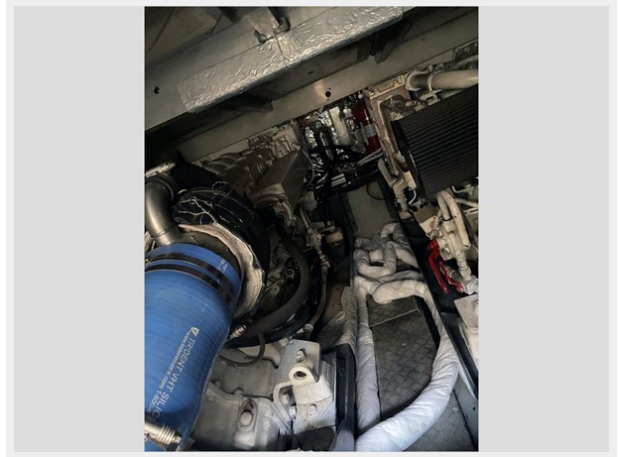

YS240070_69