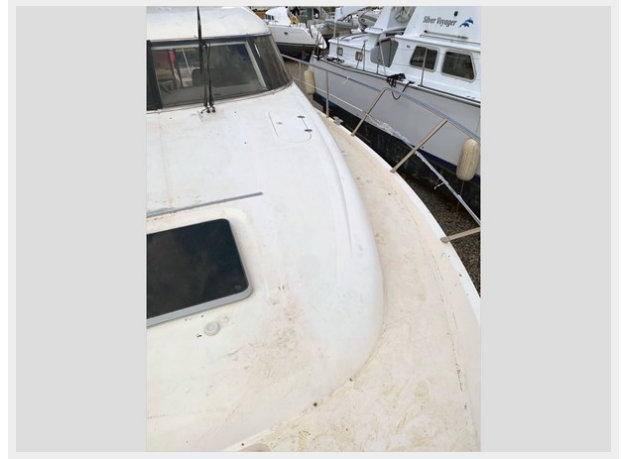

YS240070_15