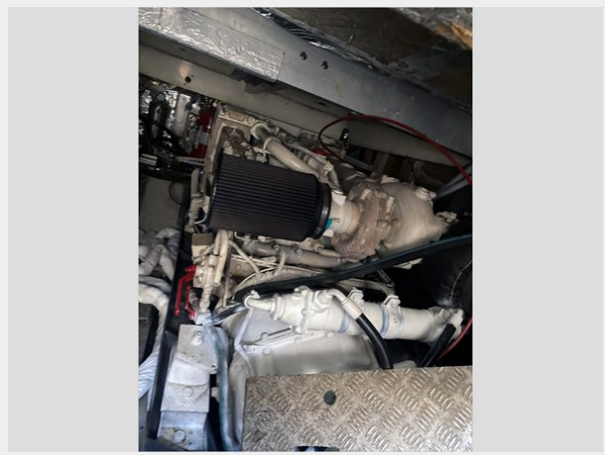

YS240070_70