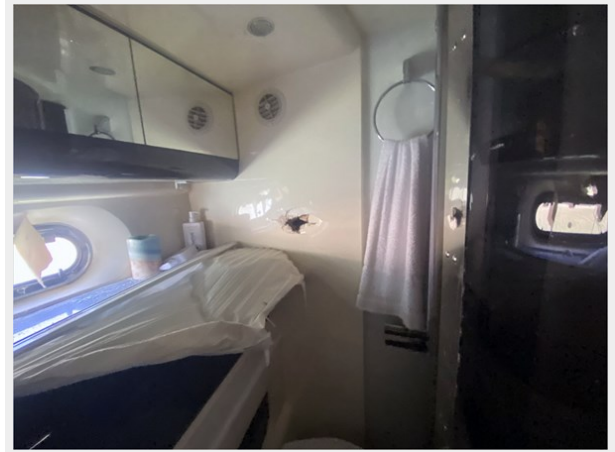

YS240070_57