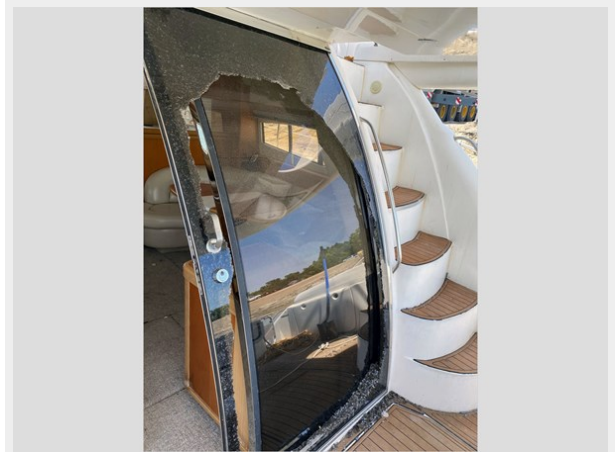

YS240070_35