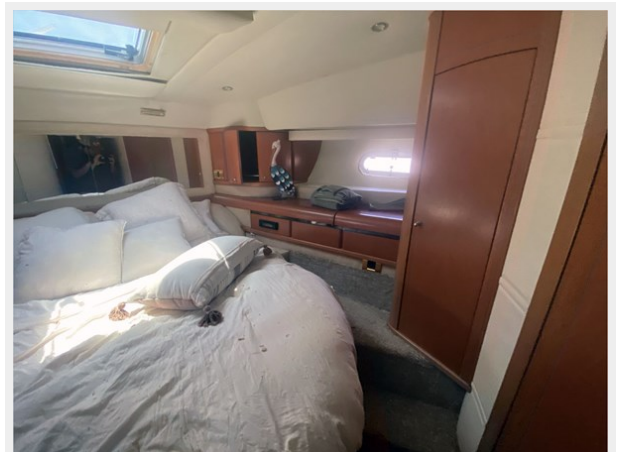

YS240070_55