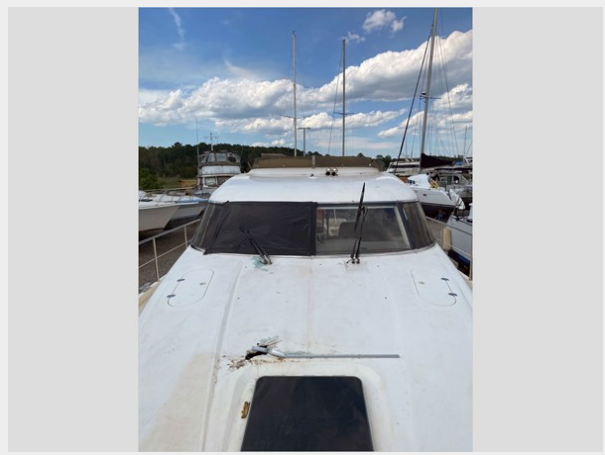

YS240070_16