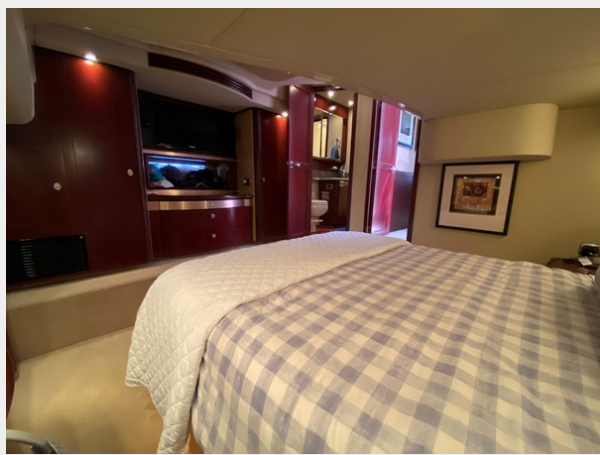

**42_2006 58ft Sea Ray 580 Sedan Bridge
BLUE PEARL**