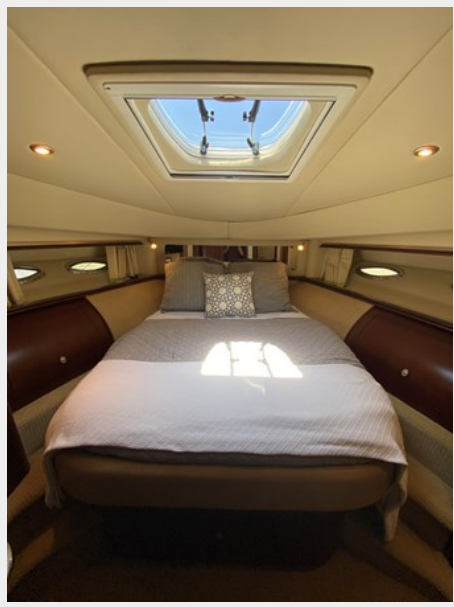

**56_2006 58ft Sea Ray 580 Sedan Bridge
BLUE PEARL**