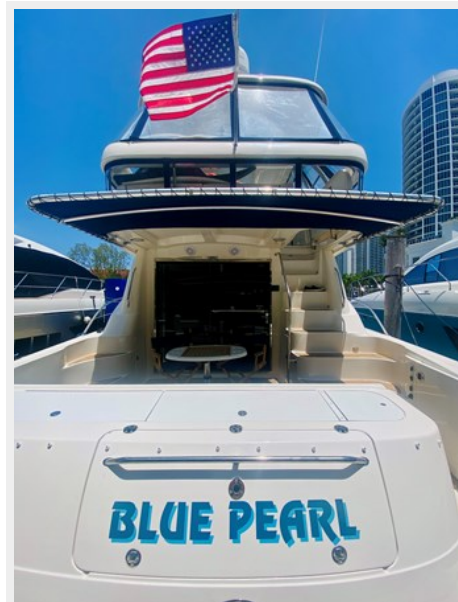

**4_2006 58ft Sea Ray 580 Sedan Bridge
BLUE PEARL**

**5_2006 58ft Sea Ray 580 Sedan Bridge
BLUE PEARL**

**6_2006 58ft Sea Ray 580 Sedan Bridge
BLUE PEARL**

**7_2006 58ft Sea Ray 580 Sedan Bridge
BLUE PEARL**