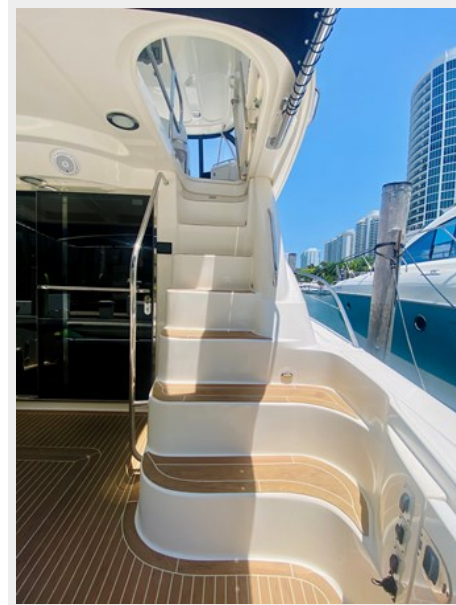

**12_2006 58ft Sea Ray 580 Sedan Bridge
BLUE PEARL**

**13_2006 58ft Sea Ray 580 Sedan Bridge
BLUE PEARL**

**14_2006 58ft Sea Ray 580 Sedan Bridge
BLUE PEARL**

**15_2006 58ft Sea Ray 580 Sedan Bridge
BLUE PEARL**