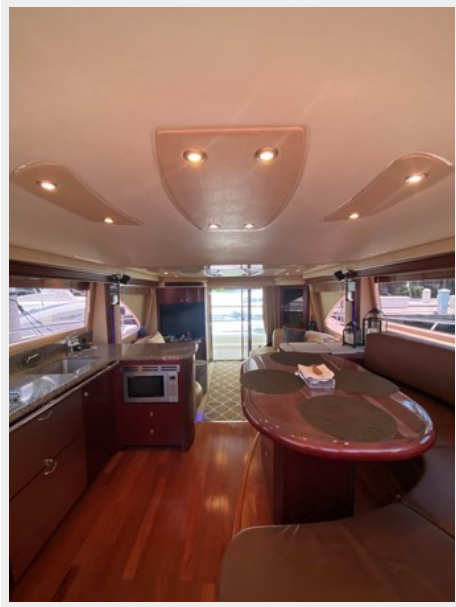

**28_2006 58ft Sea Ray 580 Sedan Bridge
BLUE PEARL**