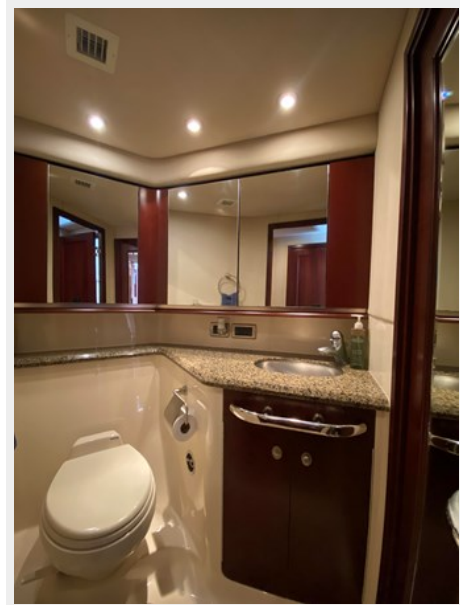

**59_2006 58ft Sea Ray 580 Sedan Bridge
BLUE PEARL**