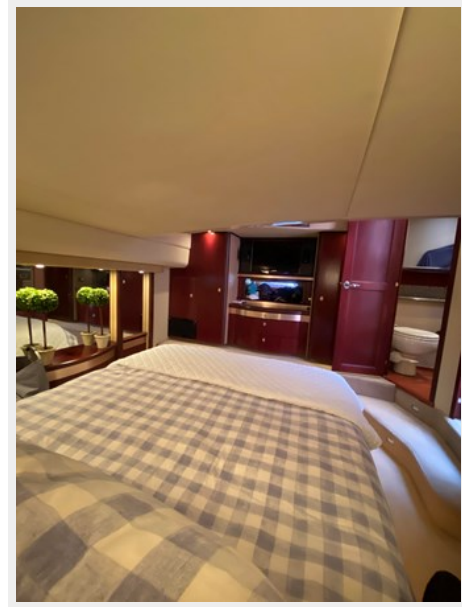

**41_2006 58ft Sea Ray 580 Sedan Bridge
BLUE PEARL**