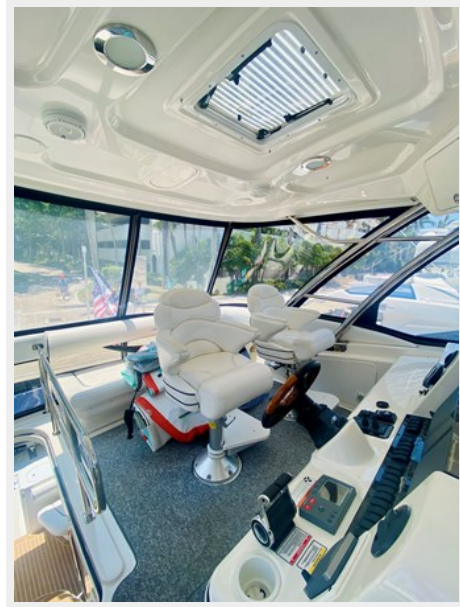

**21_2006 58ft Sea Ray 580 Sedan Bridge
BLUE PEARL**