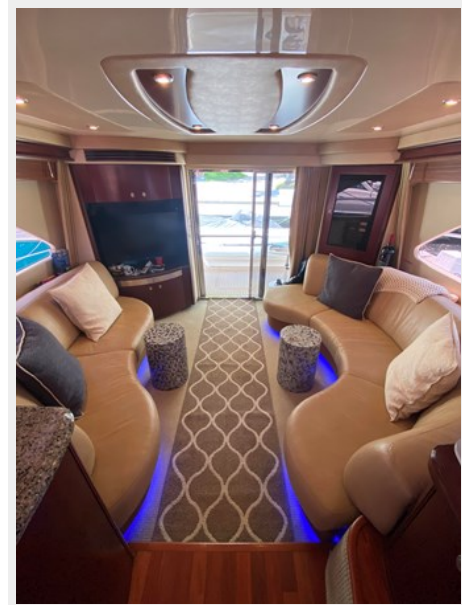

**27_2006 58ft Sea Ray 580 Sedan Bridge
BLUE PEARL**