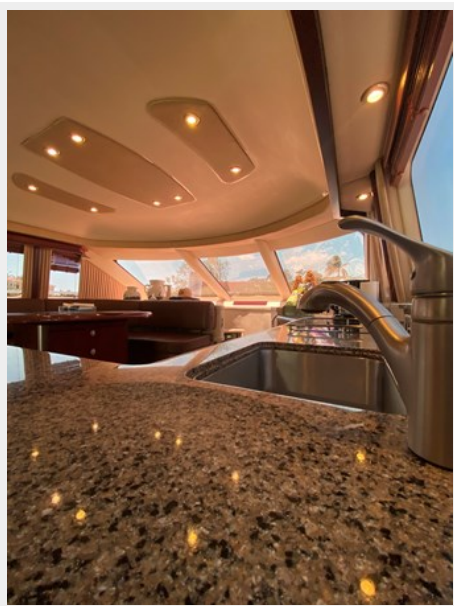

**34_2006 58ft Sea Ray 580 Sedan Bridge
BLUE PEARL**