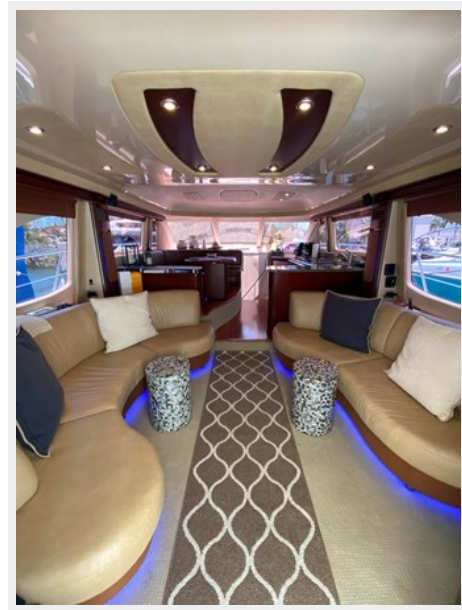

**25_2006 58ft Sea Ray 580 Sedan Bridge
BLUE PEARL**