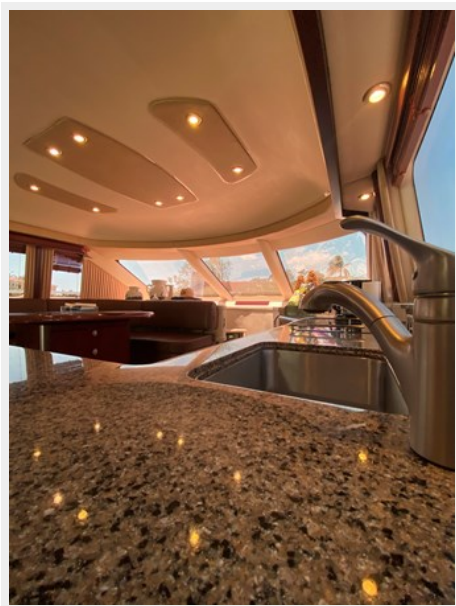

**34_2006 58ft Sea Ray 580 Sedan Bridge
BLUE PEARL**