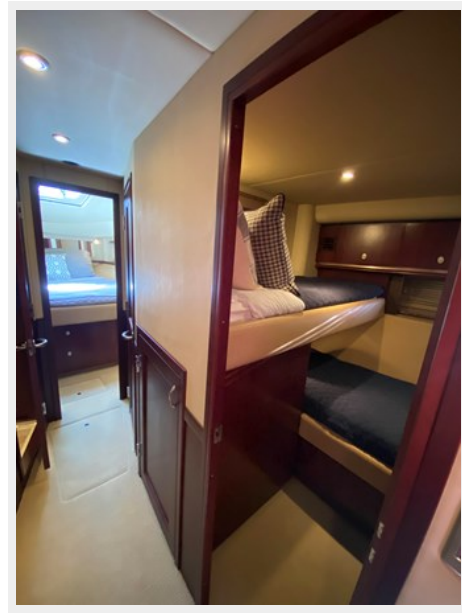

**49_2006 58ft Sea Ray 580 Sedan Bridge
BLUE PEARL**