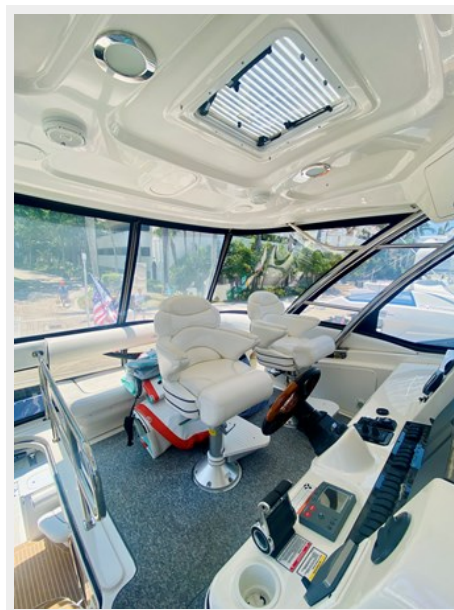

**21_2006 58ft Sea Ray 580 Sedan Bridge
BLUE PEARL**