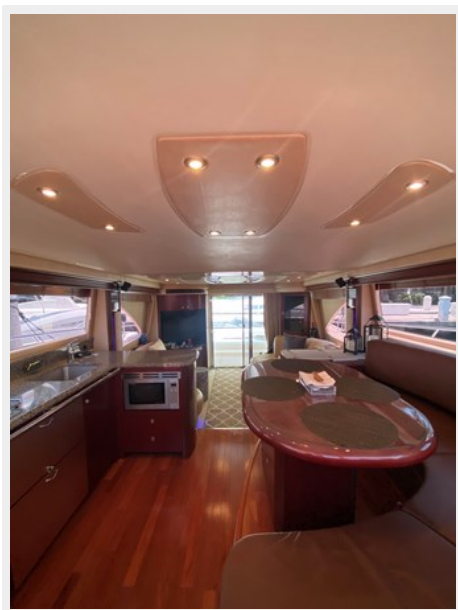

**28_2006 58ft Sea Ray 580 Sedan Bridge
BLUE PEARL**