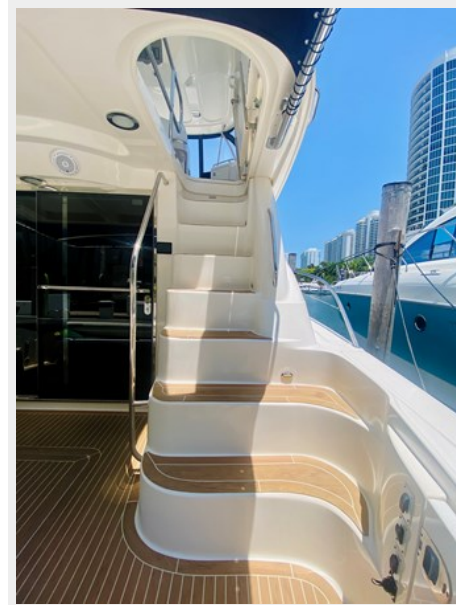

**15_2006 58ft Sea Ray 580 Sedan Bridge
BLUE PEARL**