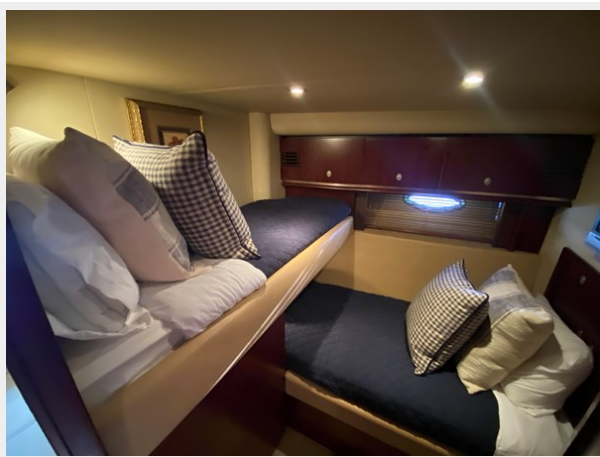

**50_2006 58ft Sea Ray 580 Sedan Bridge
BLUE PEARL**