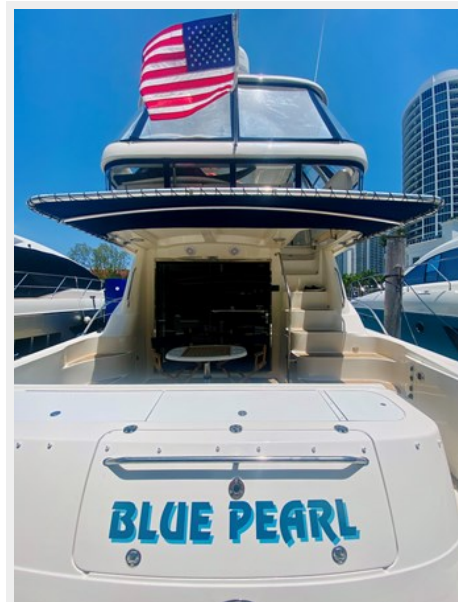

**3_2006 58ft Sea Ray 580 Sedan Bridge
BLUE PEARL**

**4_2006 58ft Sea Ray 580 Sedan Bridge
BLUE PEARL**

**5_2006 58ft Sea Ray 580 Sedan Bridge
BLUE PEARL**

**6_2006 58ft Sea Ray 580 Sedan Bridge
BLUE PEARL**