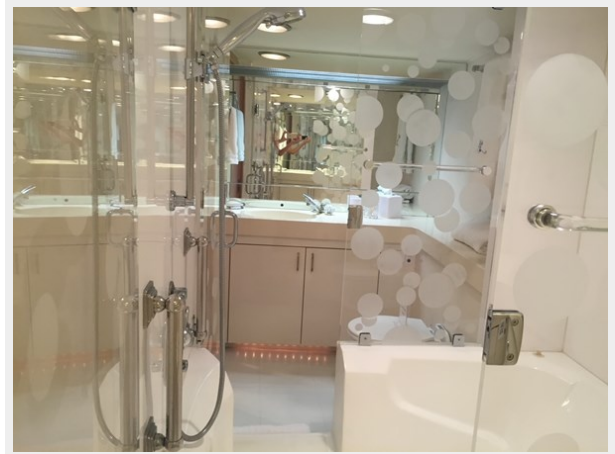

**51_1994 70ft Hatteras 70 Cockpit M_Y
LUMBER AWAY IV**