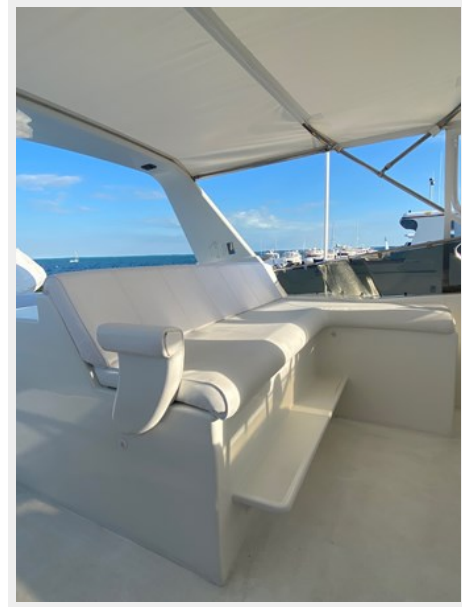

**15_1994 70ft Hatteras 70 Cockpit M_Y
LUMBER AWAY IV**