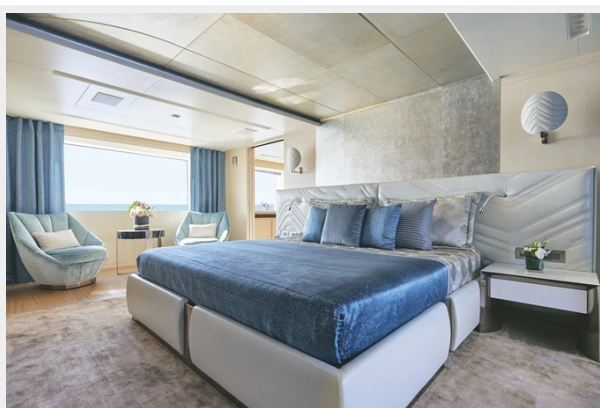

Master cabin aft