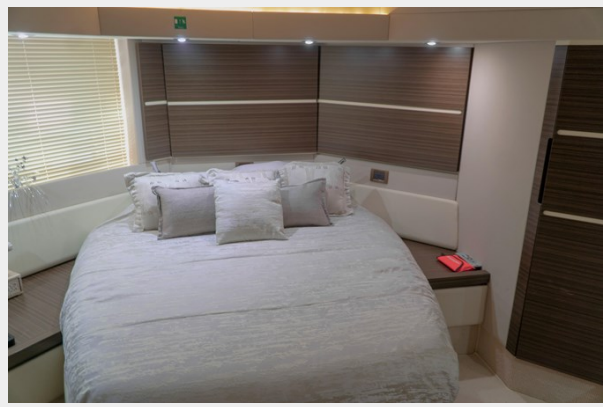

8700360_0_210220230544_16