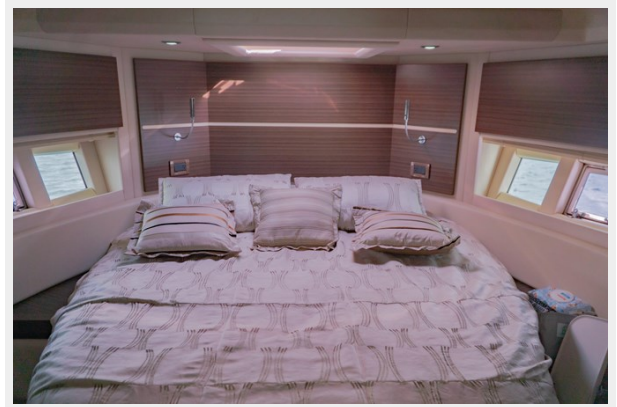

8700360_0_210220230545_19