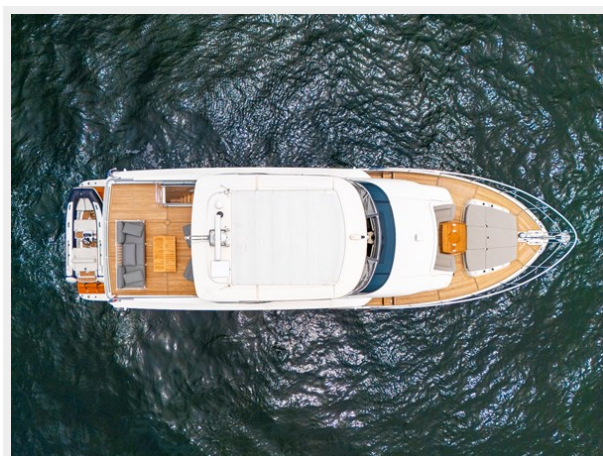

DJI_20240616140436_0062_D-3

DJI_20240616140559_0077_D

DJI_20240616140714_0083_D

DJI_20240616140758_0088_D-3

DJI_20240616140819_0090_D

Dockmate

Passerelle

WhatsApp Image 2024-06-21 at 15.57.02_28671449