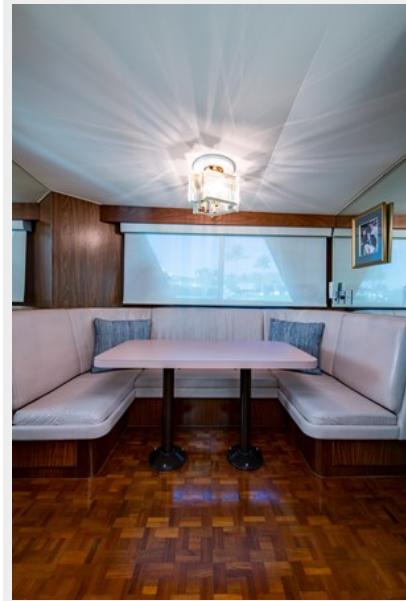

The Fiddler_Dinette2