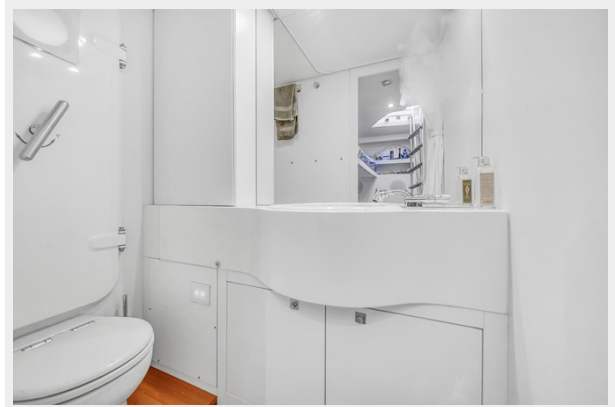

70 Pershing-54