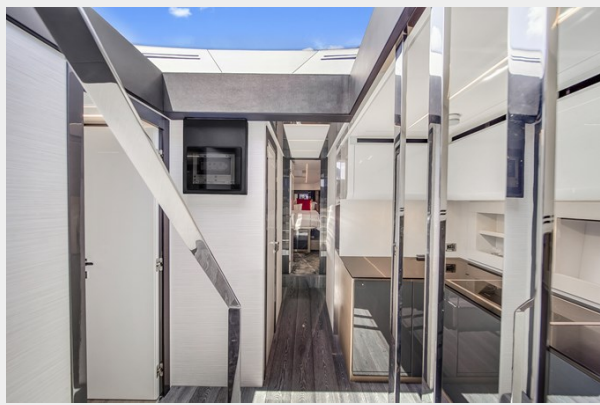

70 Pershing-29