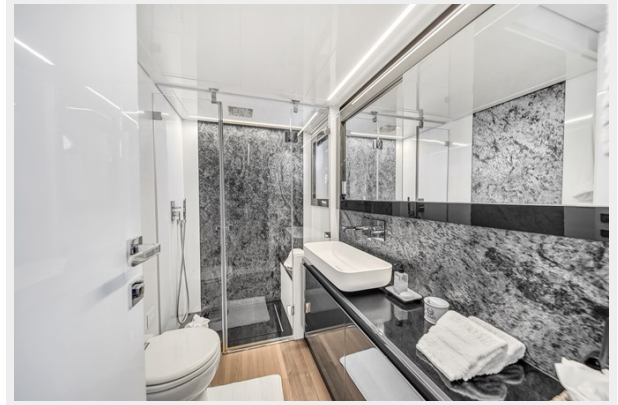

70 Pershing-46