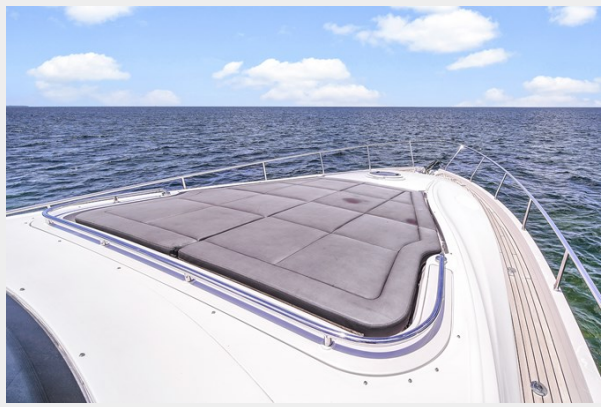

70 Pershing-51