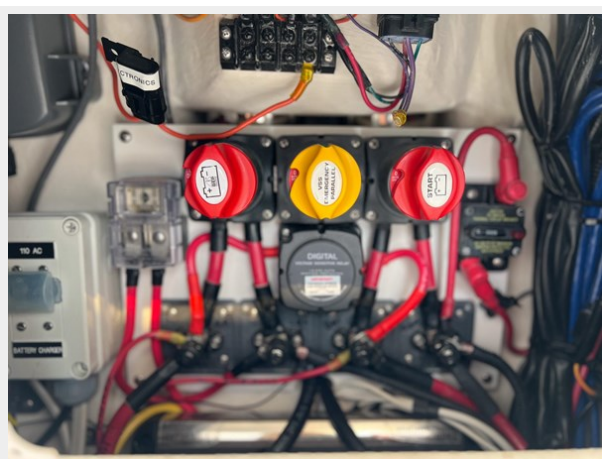

ФОТОГРАФИИ