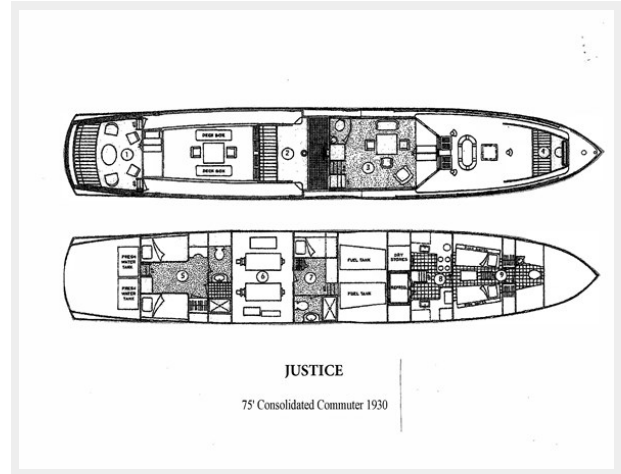

JEM June 19, 1930 Harvard Yale boat race New London, CT

GA LAYOUT