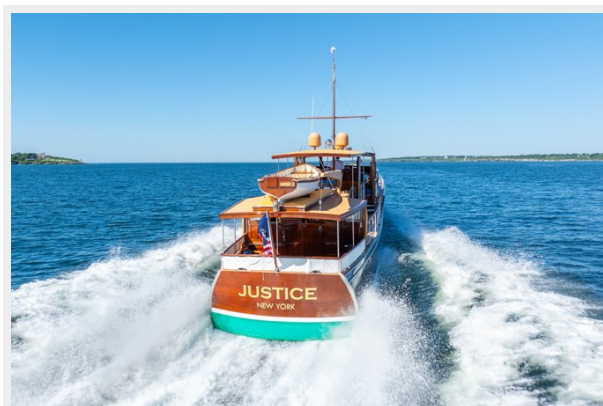

JUSTICE — CONSOLIDATED

Судостроитель: CONSOLIDATED

Год постройки: 1930

Модель: Classic

Цена: \$1,500,000 USD

Местонахождение: United States

Длина общая: 75' (22.86mm)

Ширина: 13

ХАРАКТЕРИСТИКИ

Обзор

JUSTICE is one of the largest and fastest examples of the renowned American Commuter Yachts. Originally commissioned by Jeremiah Milbank and named JEM, this vessel swiftly transported him between his home in Greenwich, CT and his office in Manhattan, NY during the 1930s. While primarily designed for day trips, JUSTICE features two elegantly appointed cabins suitable for overnights and extended cruising, along with a fully equipped galley and accommodations for crew.

For the past 19 years, her current owner, the yachts sixth, has based JUSTICE out of Montauk, NY, and South Florida, maintaining her beautifully. A sight to behold as she effortlessly reaches speeds up to 32 knots, JUSTICE represents a truly distinctive and rare opportunity in the world of yachting.

Saloon Exterior

Exterior Overhead

Profile

Profile

Profile

Bow

Stern

JEM June 19, 1930 Harvard Yale boat race New London, CT