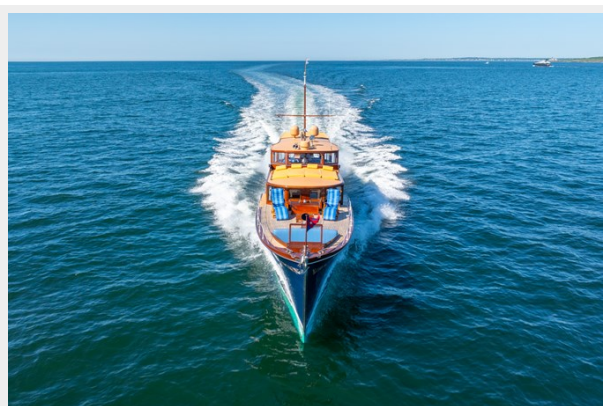

ХАРАКТЕРИСТИКИ

Обзор

JUSTICE is one of the largest and fastest examples of the renowned American Commuter Yachts. Originally commissioned by Jeremiah Milbank and named JEM, this vessel swiftly transported him between his home in Greenwich, CT and his office in Manhattan, NY during the 1930s. While primarily designed for day trips, JUSTICE features two elegantly appointed cabins suitable for overnights and extended cruising, along with a fully equipped galley and accommodations for crew.

For the past 19 years, her current owner, the yachts sixth, has based JUSTICE out of Montauk, NY, and South Florida, maintaining her beautifully. A sight to behold as she effortlessly reaches speeds up to 32 knots, JUSTICE represents a truly distinctive and rare opportunity in the world of yachting.

Saloon Exterior

Exterior Overhead

Profile

Profile

Profile

Bow

Stern

JEM June 19, 1930 Harvard Yale boat race New London, CT