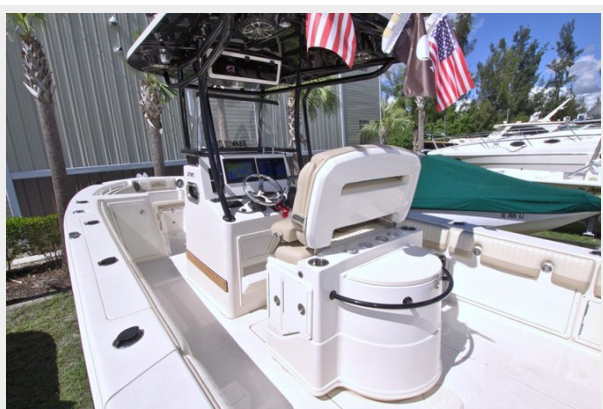

2018-sea-chaser-27-hfc-power-9442804-20240626102735938-1_XLARGE