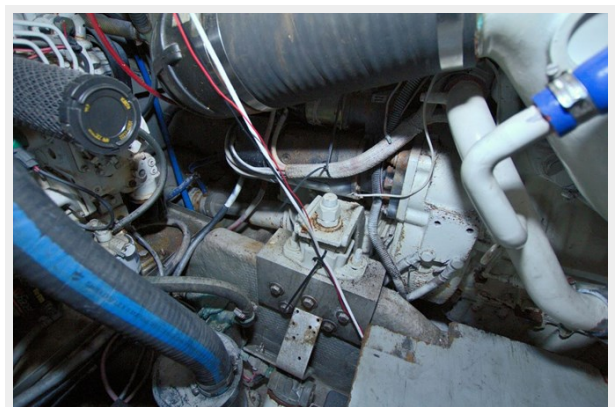

1998-luhrs-36-convertible-power-9442779-20240626111750391-1_XLARGE