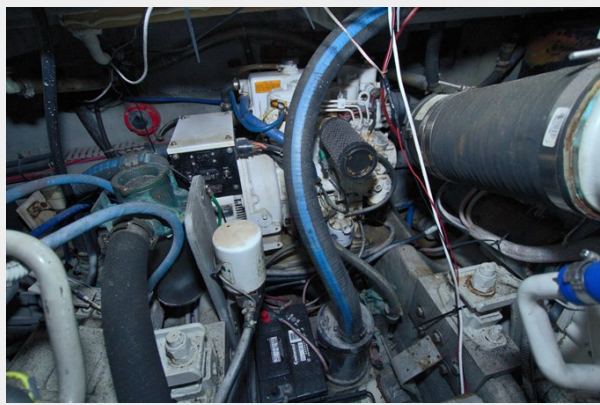

**1998-luhrs-36-convertible-power-9442779-
20240626111754411-1_XLARGE**